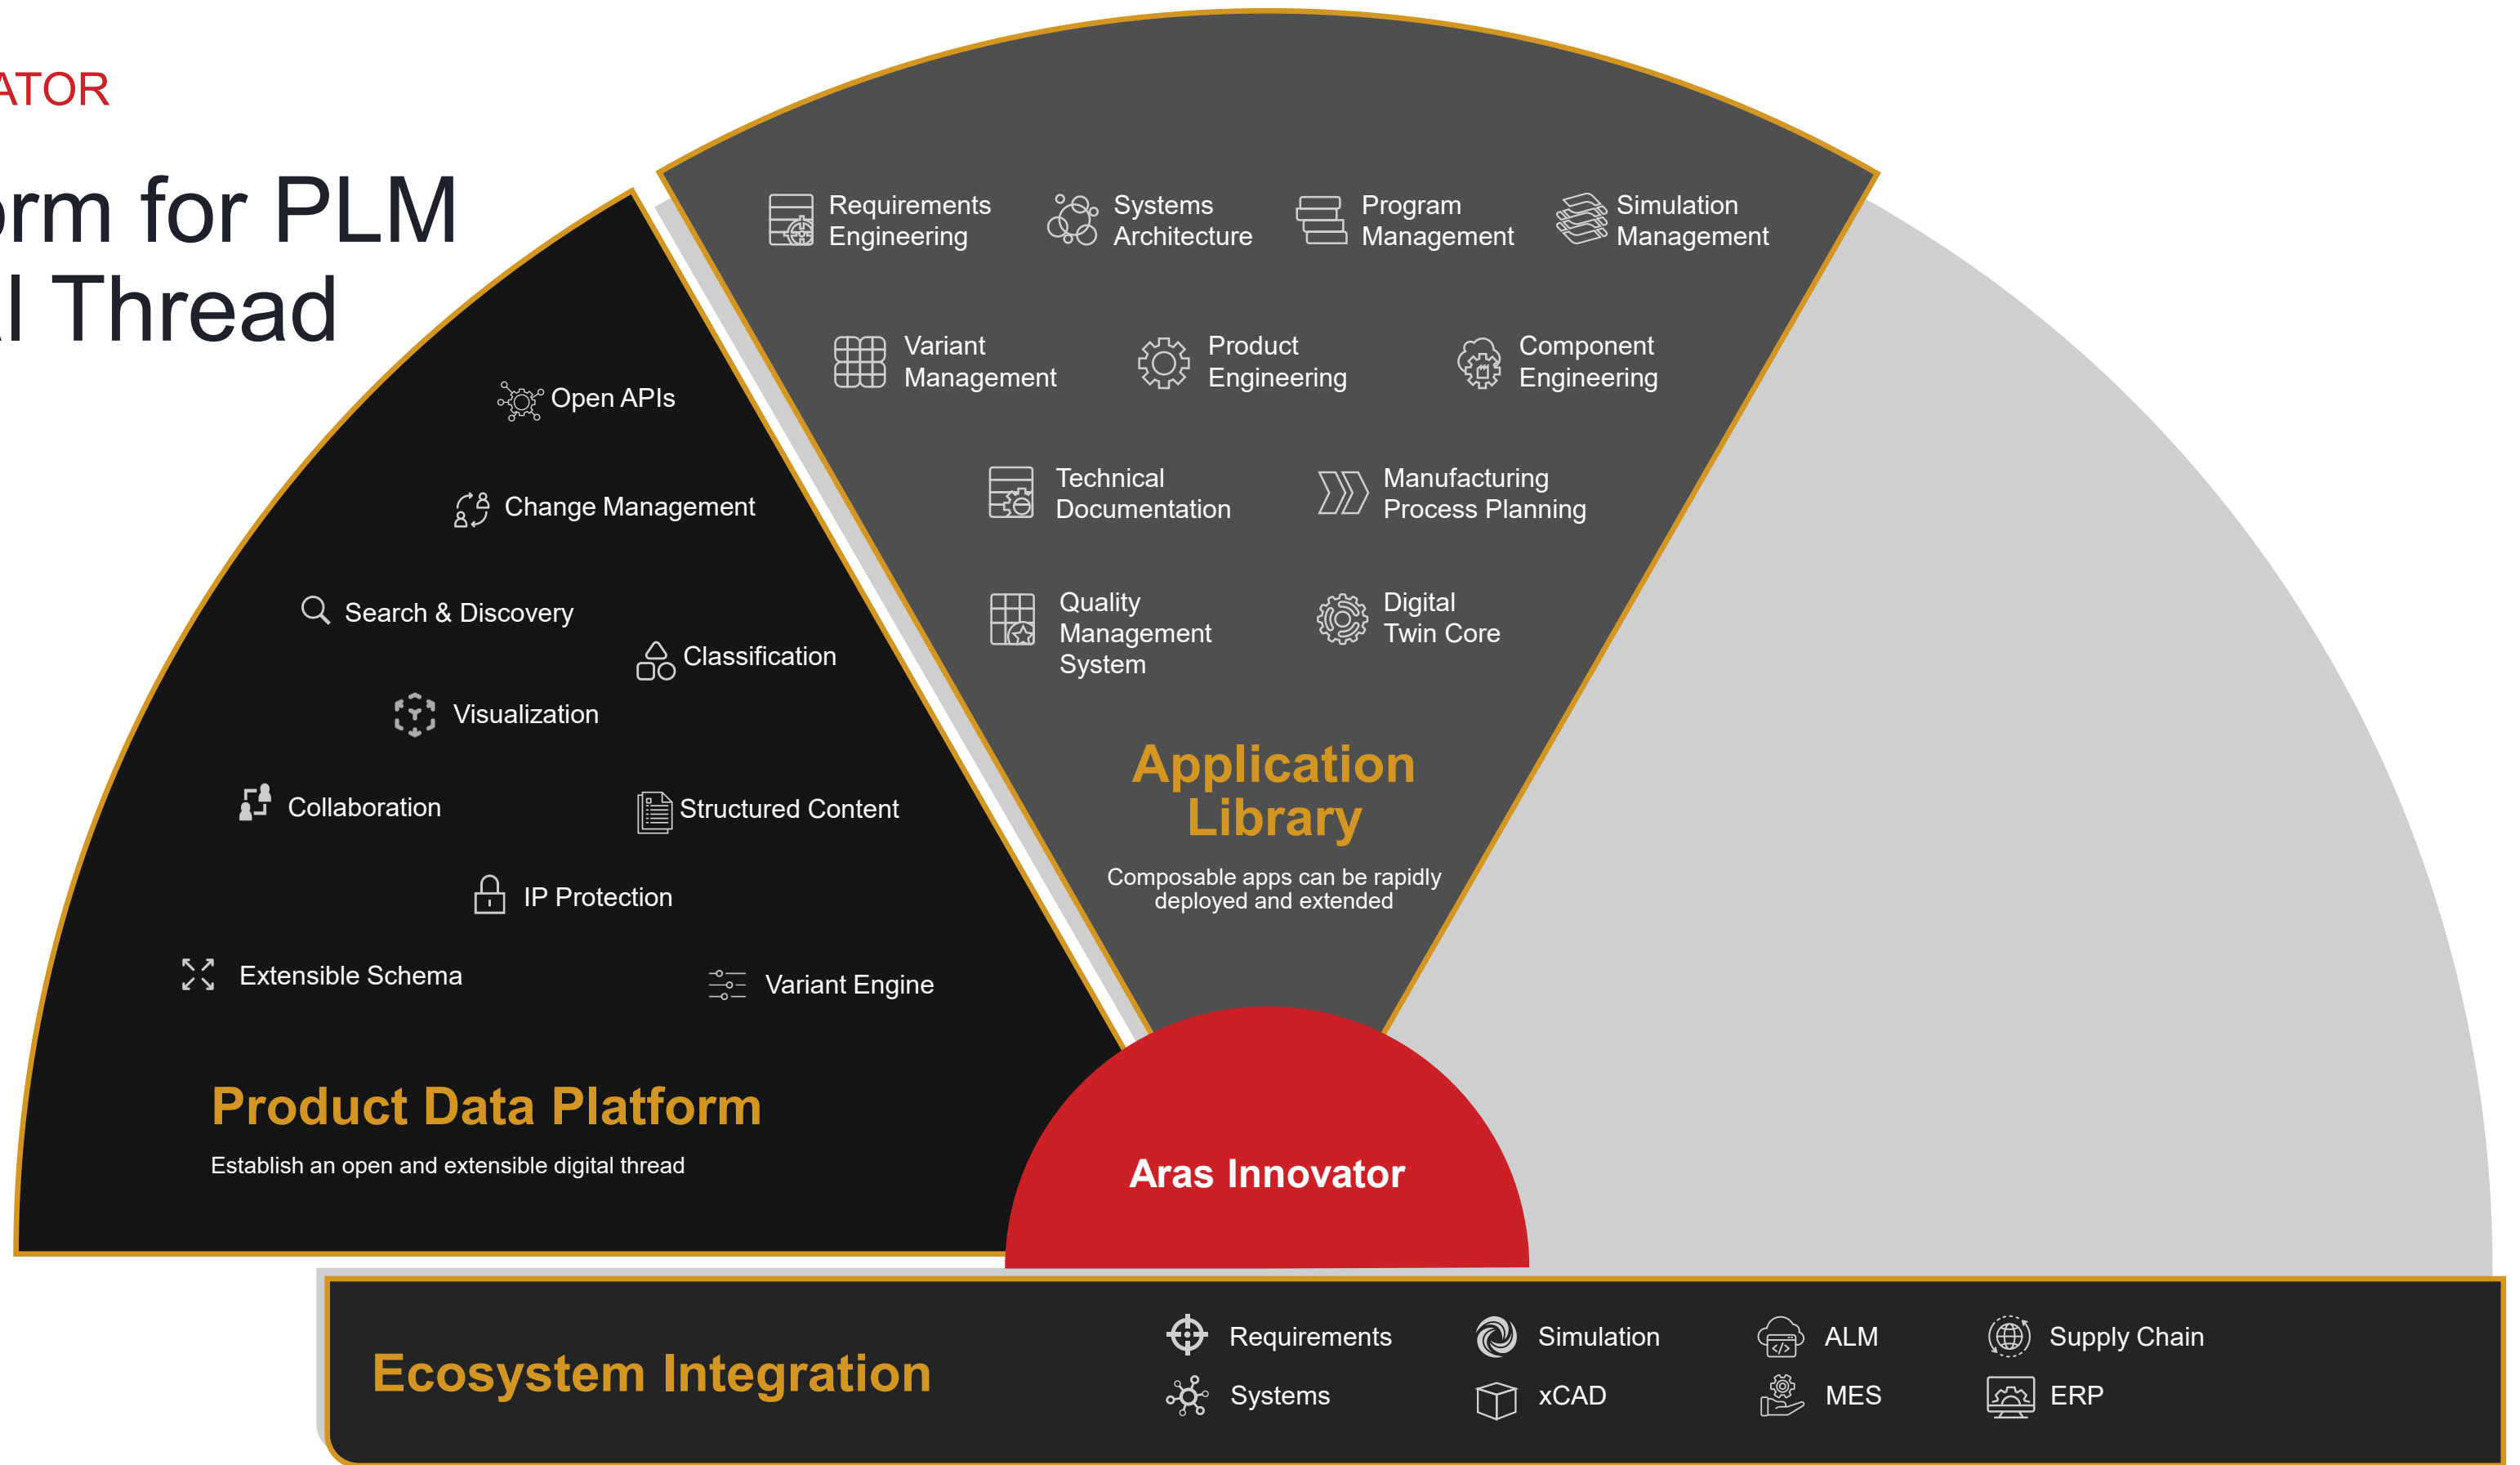

PLM PLATFORM AND ASSET LIFECYCLE MANAGEMENT

Systems Landscape – How PLM fits ?

Systems Landscape – How PLM fits ?

aras INNOVATOR

Product Data Platform
The data backbone of your digital engineering ecosystem

Application Library
Composable applications supporting common PLM business processes

Data aggregation platform and visualization – AVEVA Asset Information Management

AVEVA ERM

AVEVA PI (IoT)

Process and plant design – AVEVA Unified Engineering

ARAS INNOVATOR

A Platform for PLM + Digital Thread

Connected Data