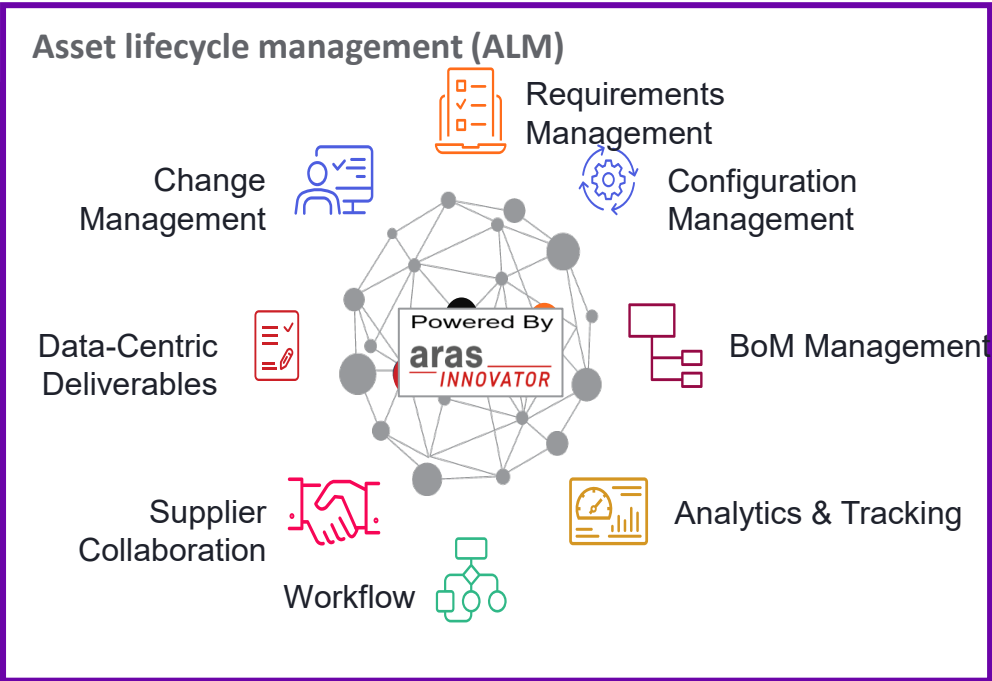

PLM PLATFORM AND ASSET LIFECYCLE MANAGEMENT

Systems Landscape – How PLM fits ?

Systems Landscape – How PLM fits ?

aras INNOVATOR

Product Data Platform
The data backbone of your digital engineering ecosystem

Application Library
Composable applications supporting common PLM business processes

Data aggregation platform and visualization – AVEVA Asset Information Management

AVEVA ERM

AVEVA PI (IoT)

Process and plant design – AVEVA Unified Engineering

ARAS INNOVATOR

A Platform for PLM + Digital Thread

Connected Data