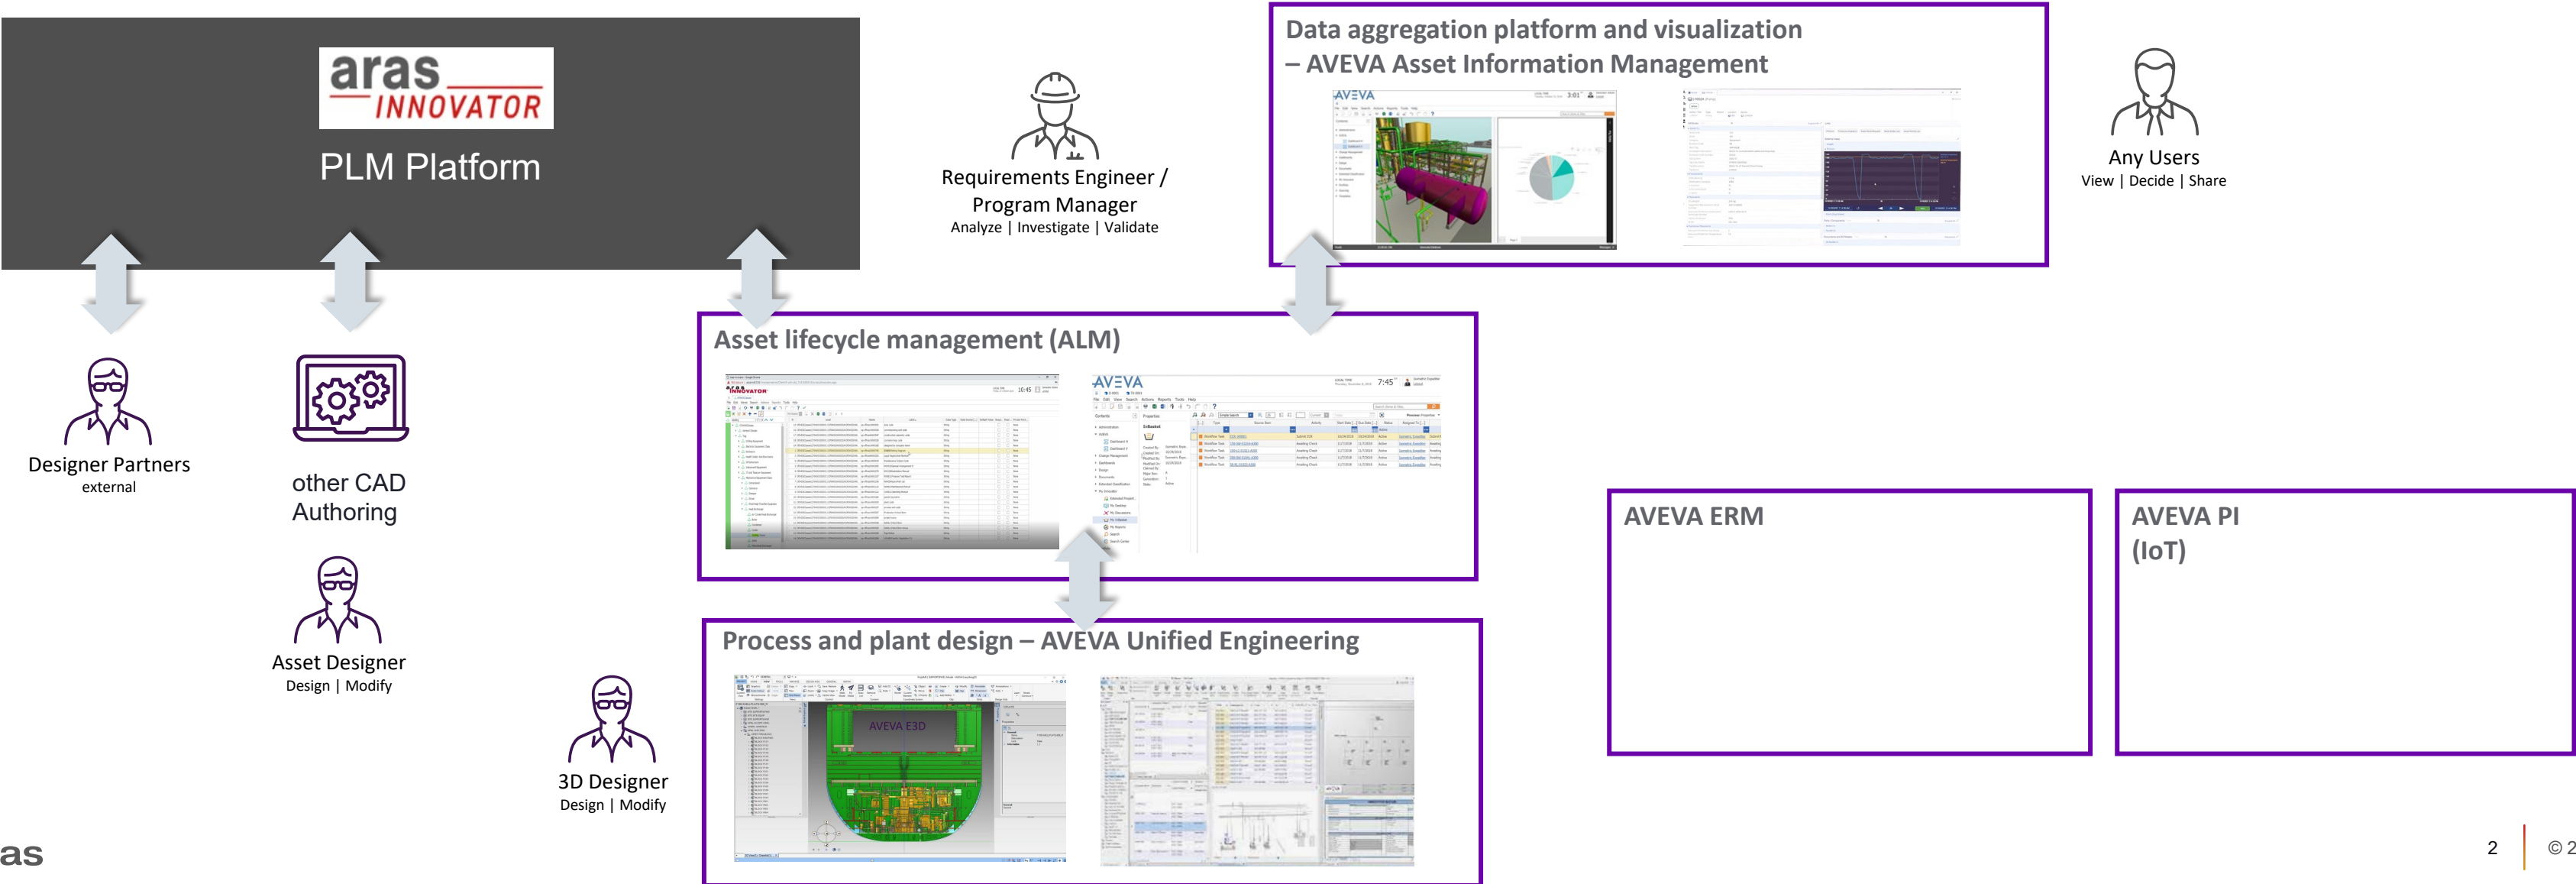

PLM PLATFORM AND ASSET LIFECYCLE MANAGEMENT

Systems Landscape – How PLM fits ?

Systems Landscape – How PLM fits ?

aras INNOVATOR

Product Data Platform
The data backbone of your digital engineering ecosystem

Application Library
Composable applications supporting common PLM business processes

Data aggregation platform and visualization – AVEVA Asset Information Management

AVEVA ERM

AVEVA PI (IoT)

Process and plant design – AVEVA Unified Engineering

ARAS INNOVATOR

A Platform for PLM + Digital Thread

Connected Data